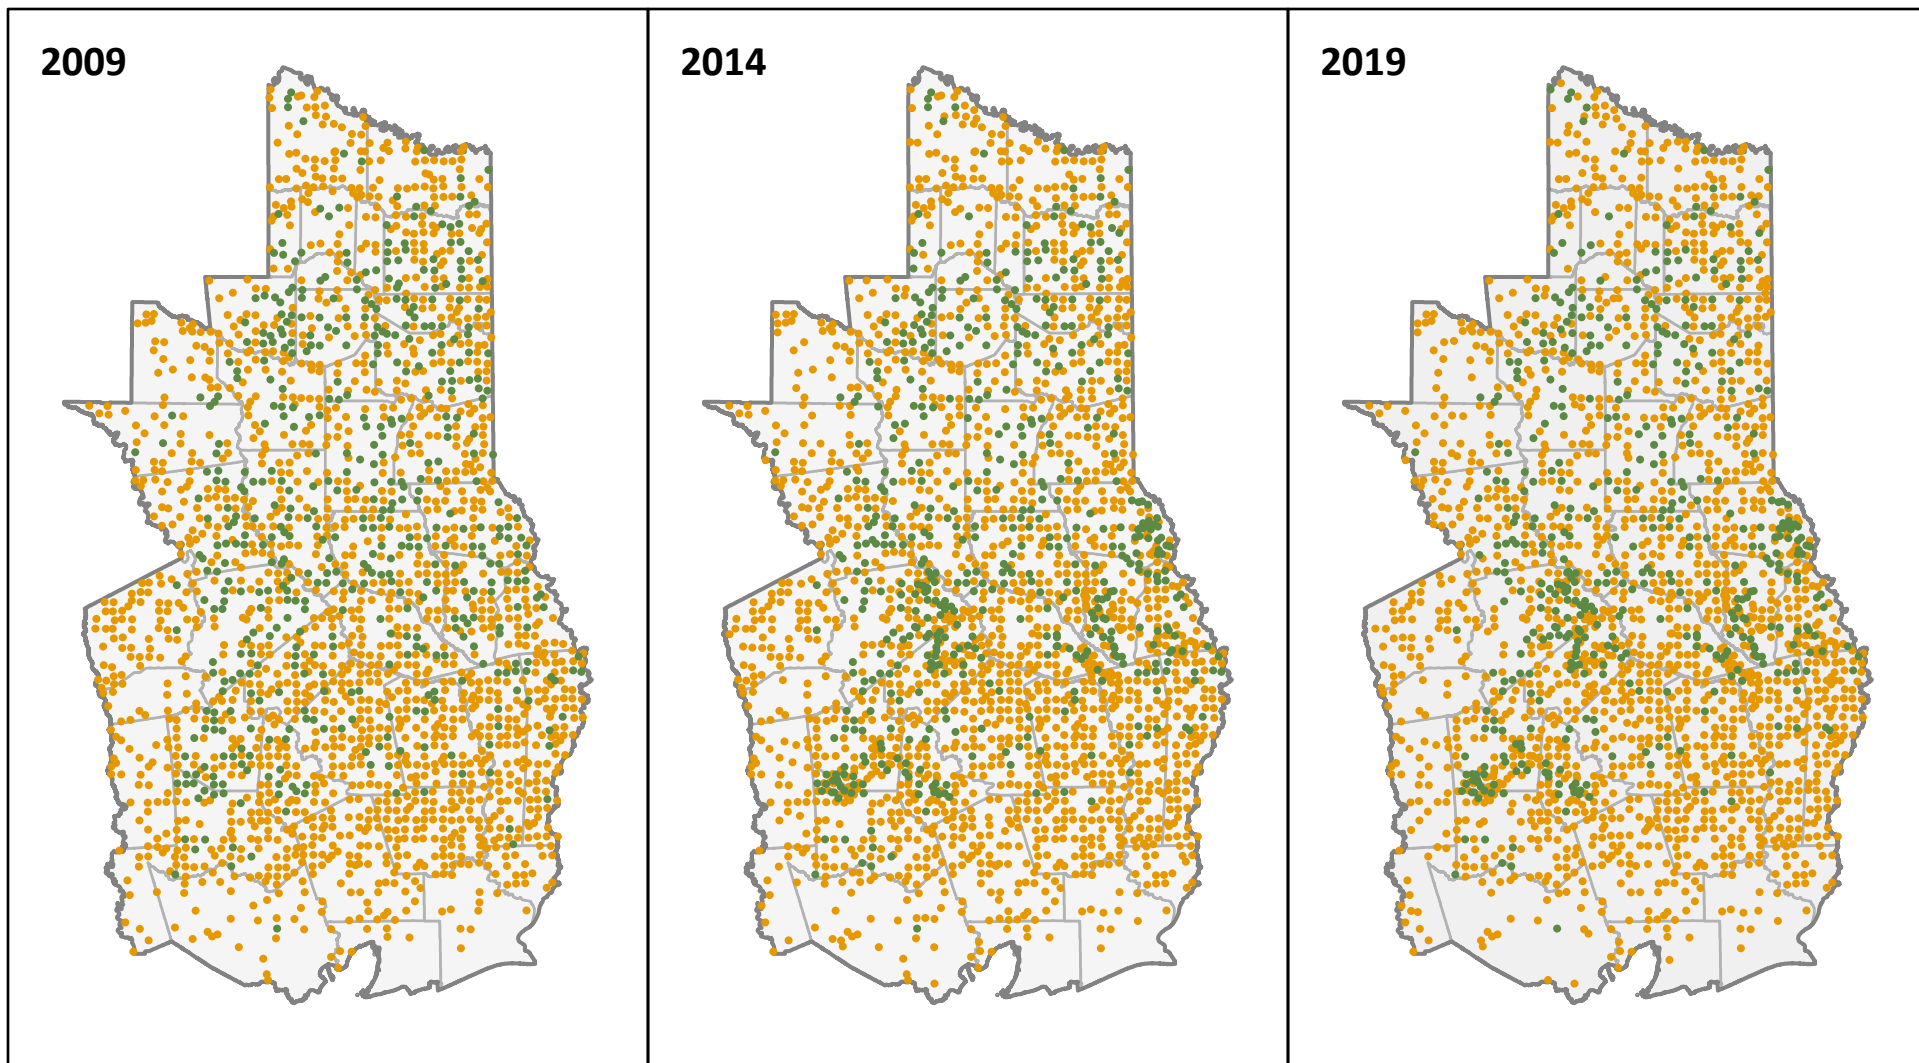

Map by Rebekah Zehnder (rzehnder@tfs.tamu.edu)
 November 5, 2020

Shortleaf Pine in East Texas, 2004 to 2014

- shortleaf pine trees absent
- shortleaf pine trees present

FIA plots in East Texas from 2004, 2009, and 2014 inventories
 Presence indicates at least one shortleaf pine tree on timberland
 Trees are at least 1 inch in diameter

Map by Rebekah Zehnder
 (rzehnder@tfs.tamu.edu)
 November 5, 2020

Shortleaf Pine in East Texas, 2009 to 2019

- shortleaf pine trees absent
- shortleaf pine trees present

FIA plots in East Texas from 2009, 2014, and 2019 inventories
 Presence indicates at least one shortleaf pine tree on timberland
 Trees are at least 1 inch in diameter