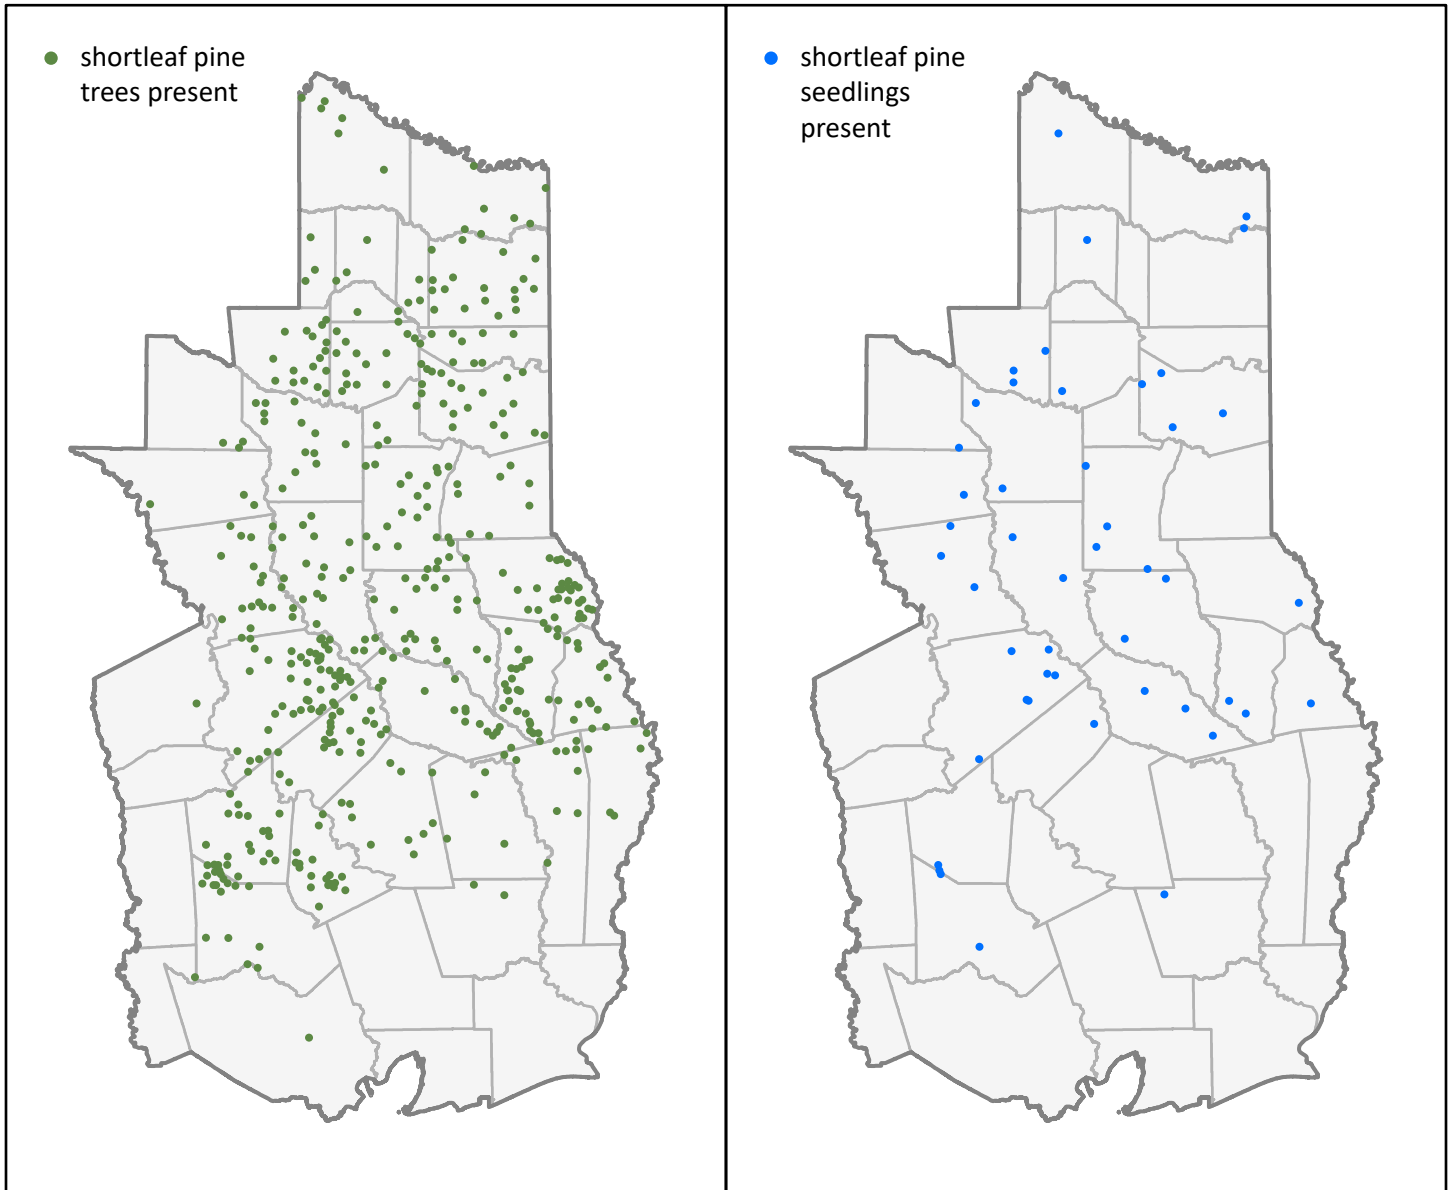

Plots shown have at least one occurrence of shortleaf pine on timberland

Basal area is of live trees at least 5 inches in diameter

Forest Inventory & Analysis is a state and federal partnership to inventory forestlands in Texas

Map by Rebekah Zehnder
(rzehnder@tfs.tamu.edu)
November 5, 2020

Data downloaded from FIA DataMart
(<http://www.fia.fs.fed.us/tools-data>)
Downloaded on September 1, 2020

Shortleaf Pine in East Texas, 2019

Trees

Seedlings

0 25 50 100 Miles

FIA plots in East Texas from 2019 inventory (inventory years 2015-2019)

Presence indicates at least one occurrence of shortleaf pine on timberland

Trees are at least 1 inch in diameter; seedlings are less than 1 inch in diameter

Shortleaf Pine in East Texas, 1975 to 1992

- shortleaf pine trees absent
- shortleaf pine trees present

FIA plots in East Texas from 1975, 1986, and 1992 inventories
 Presence indicates at least one shortleaf pine tree on timberland
 Trees are at least 1 inch in diameter