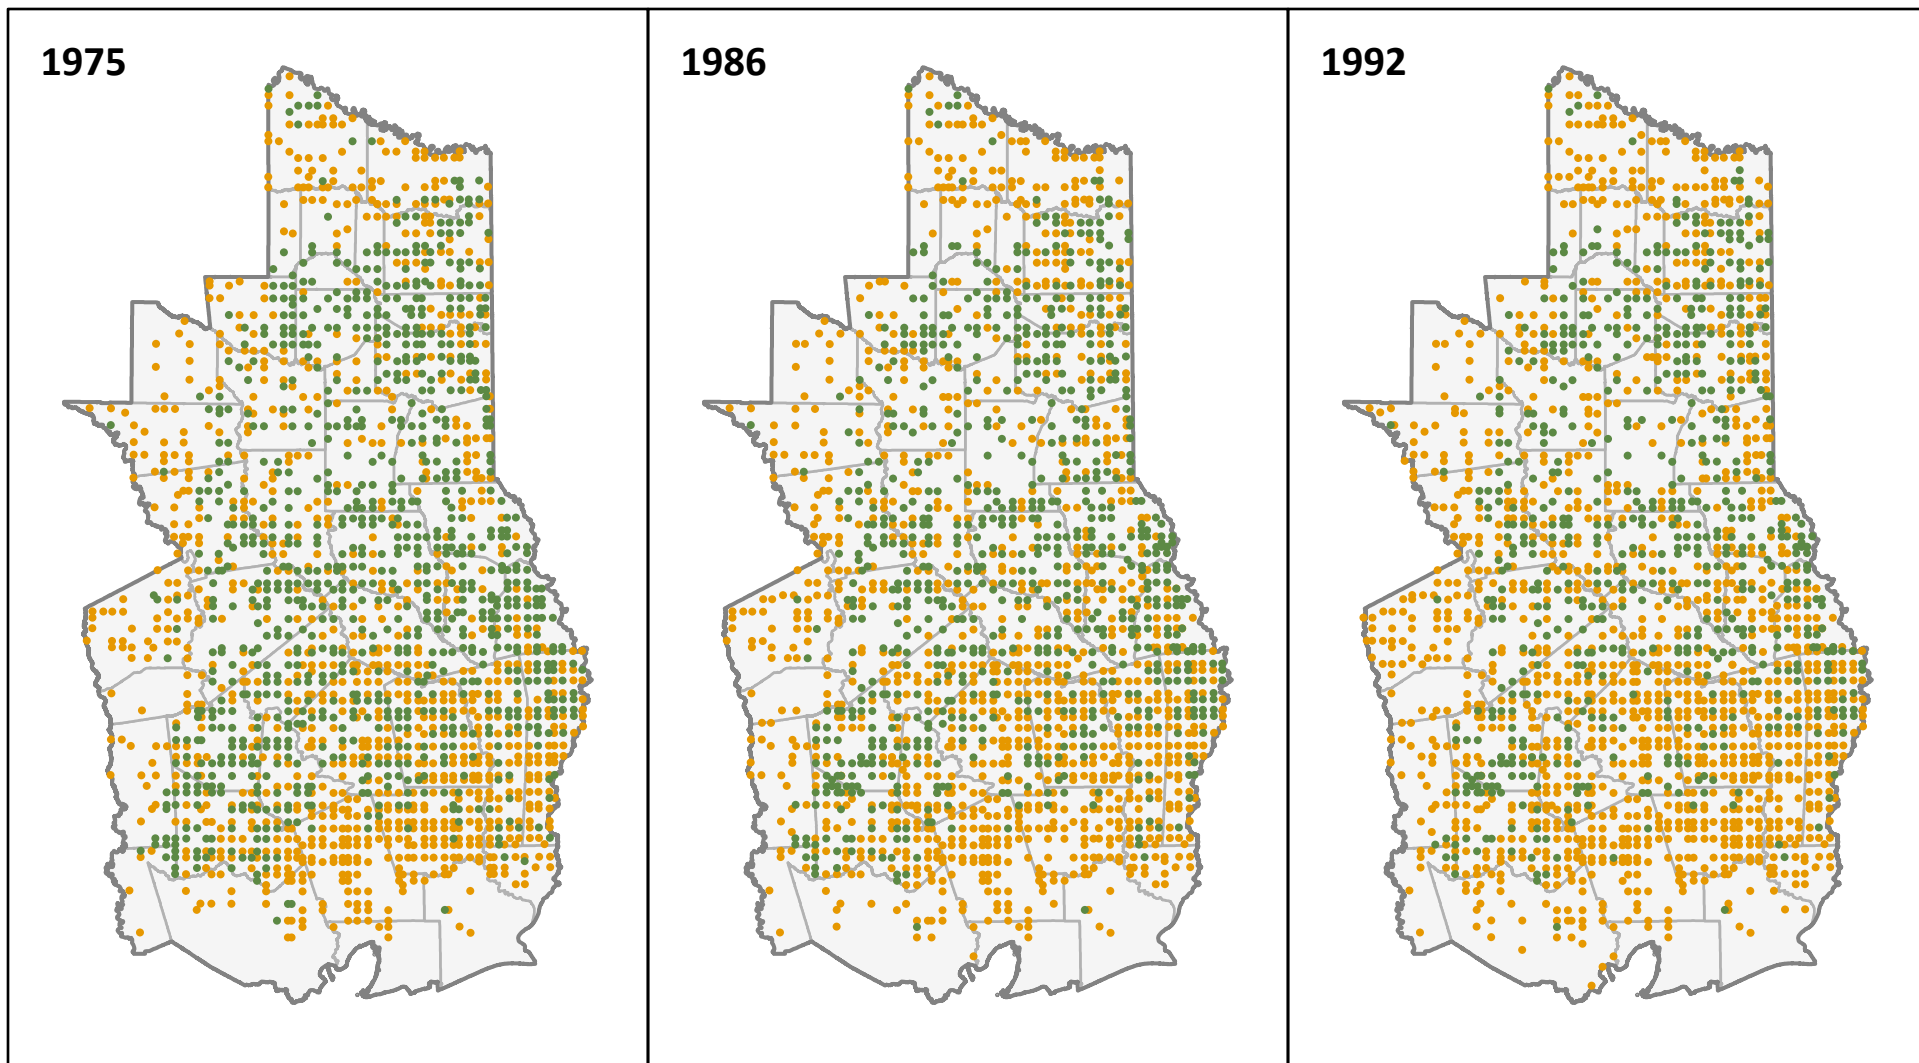

Map by Rebekah Zehnder
(rzehnder@tfs.tamu.edu)
November 5, 2020

Data downloaded from FIA DataMart
(<http://www.fia.fs.fed.us/tools-data>)
Downloaded on September 1, 2020

Shortleaf Pine in East Texas, 2019

Trees

Seedlings

0 25 50 100 Miles

FIA plots in East Texas from 2019 inventory (inventory years 2015-2019)

Presence indicates at least one occurrence of shortleaf pine on timberland

Trees are at least 1 inch in diameter; seedlings are less than 1 inch in diameter

Shortleaf Pine in East Texas, 1975 to 1992

- shortleaf pine trees absent
- shortleaf pine trees present

FIA plots in East Texas from 1975, 1986, and 1992 inventories
 Presence indicates at least one shortleaf pine tree on timberland
 Trees are at least 1 inch in diameter