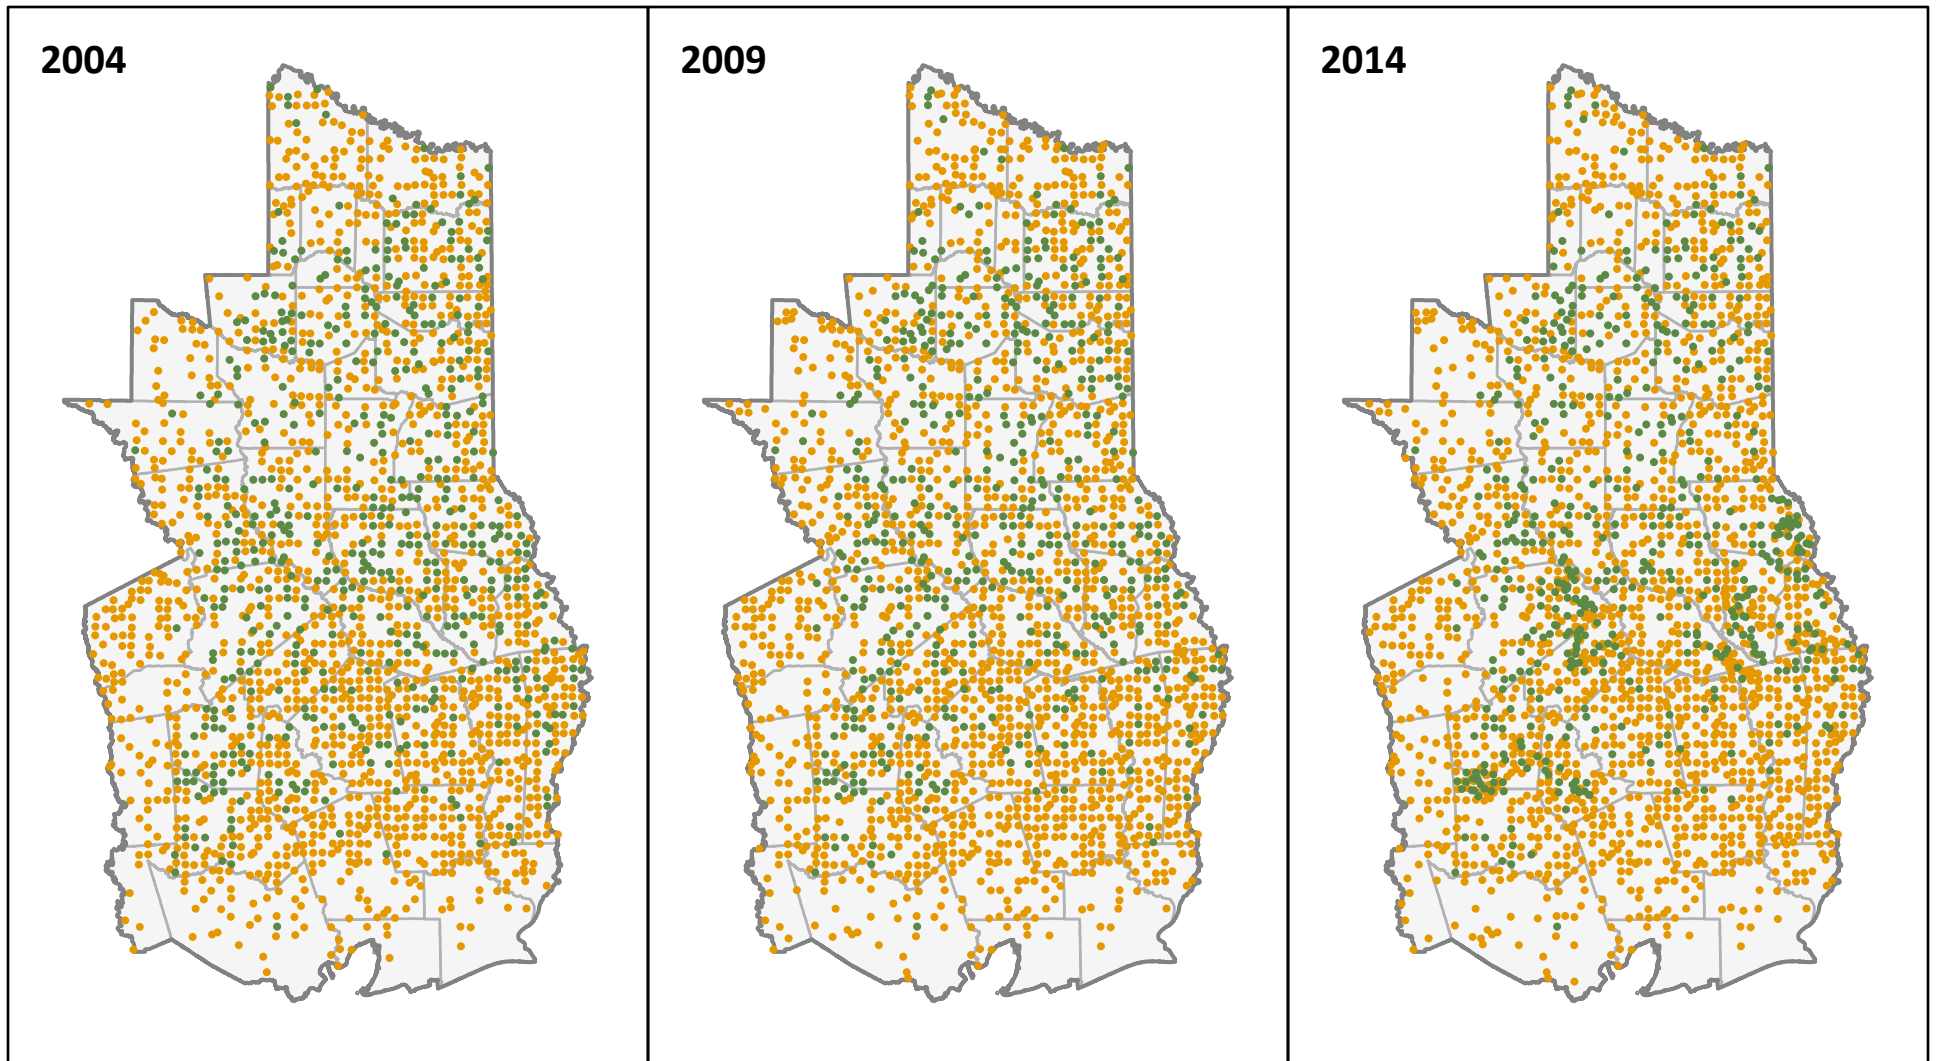

Shortleaf Pine in East Texas, 1975 to 1992

- shortleaf pine trees absent
- shortleaf pine trees present

FIA plots in East Texas from 1975, 1986, and 1992 inventories
 Presence indicates at least one shortleaf pine tree on timberland
 Trees are at least 1 inch in diameter

Map by Rebekah Zehnder (rzehnder@tfs.tamu.edu)
 November 5, 2020

Shortleaf Pine in East Texas, 2004 to 2014

- shortleaf pine trees absent
- shortleaf pine trees present

FIA plots in East Texas from 2004, 2009, and 2014 inventories
 Presence indicates at least one shortleaf pine tree on timberland
 Trees are at least 1 inch in diameter