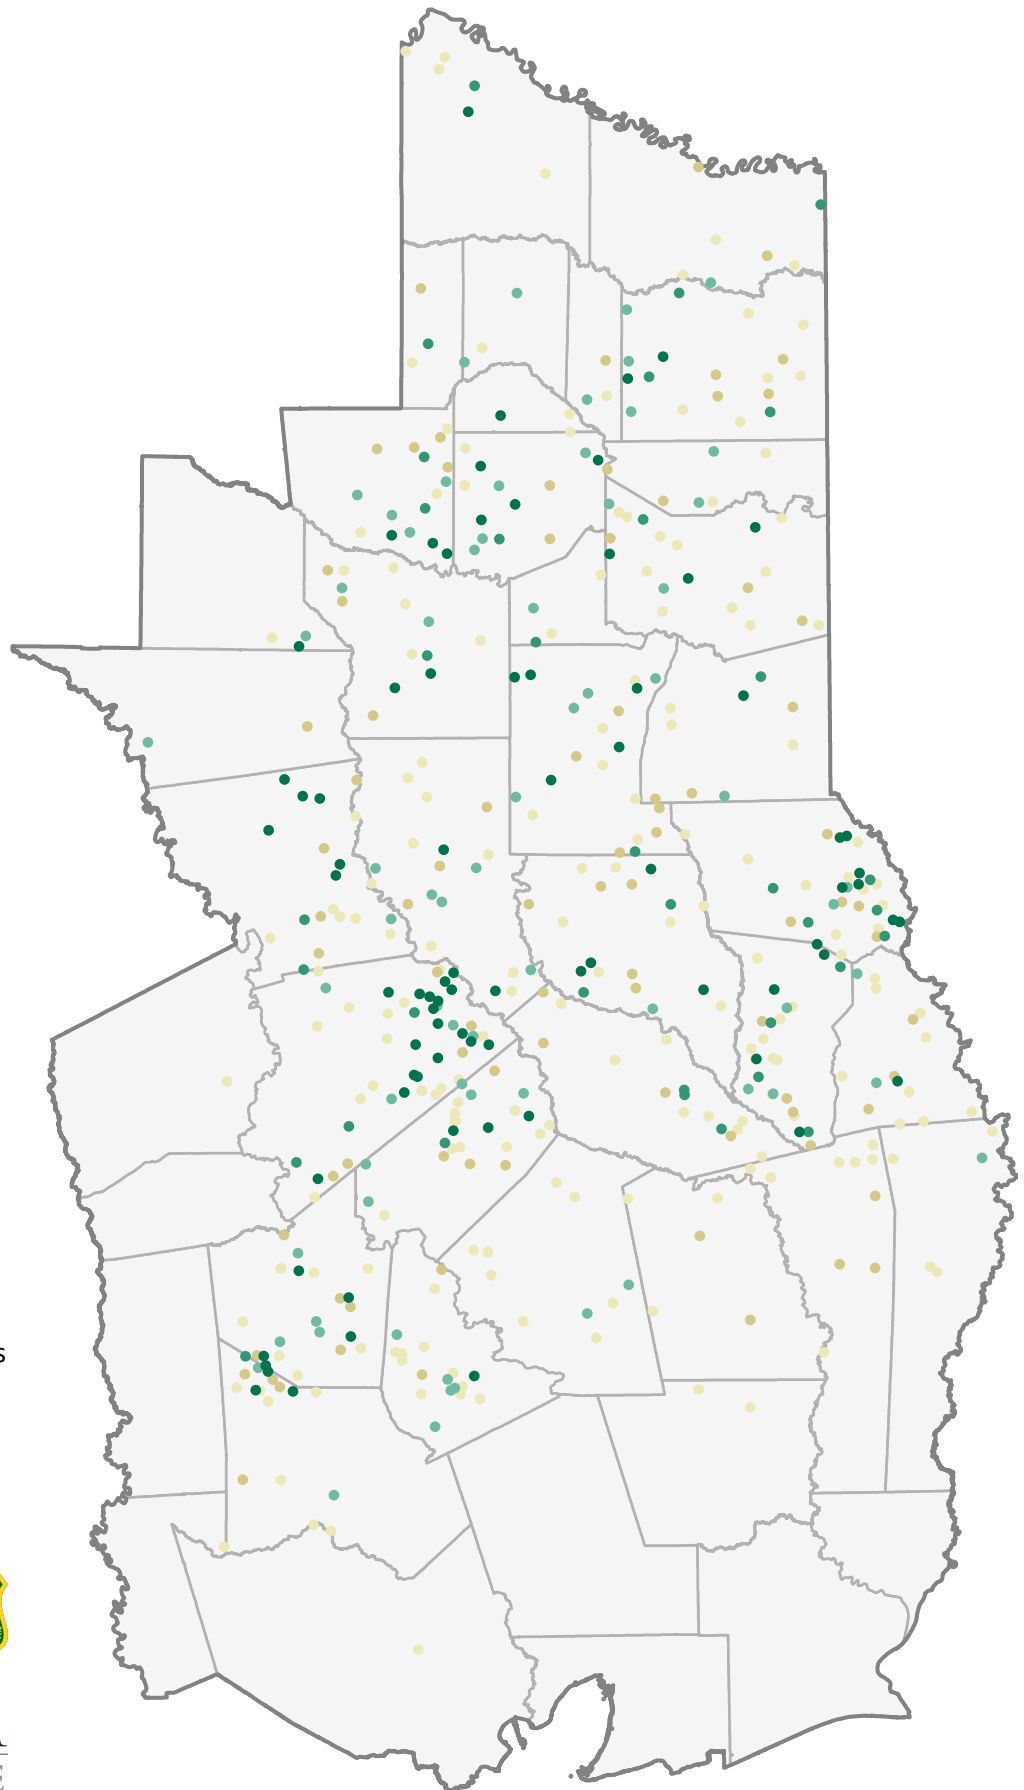

Shortleaf Pine in East Texas, 2019

Percent Basal Area of Shortleaf Pine

- less than 10% (189)
- 10% to 19% (84)
- 20% to 29% (67)
- 30% to 39% (35)
- 40% or more (78)

FIA plots in East Texas from 2019 inventory (inventory years 2015-2019)

Plots shown have at least one occurrence of shortleaf pine on timberland

Basal area is of live trees at least 5 inches in diameter

Forest Inventory & Analysis is a state and federal partnership to inventory forestlands in Texas

Map by Rebekah Zehnder
(rzehnder@tfs.tamu.edu)
November 5, 2020

Data downloaded from FIA DataMart
(<http://www.fia.fs.fed.us/tools-data>)
Downloaded on September 1, 2020

Shortleaf Pine in East Texas, 2019

Trees

Seedlings

0 25 50 100 Miles

FIA plots in East Texas from 2019 inventory (inventory years 2015-2019)

Presence indicates at least one occurrence of shortleaf pine on timberland

Trees are at least 1 inch in diameter; seedlings are less than 1 inch in diameter